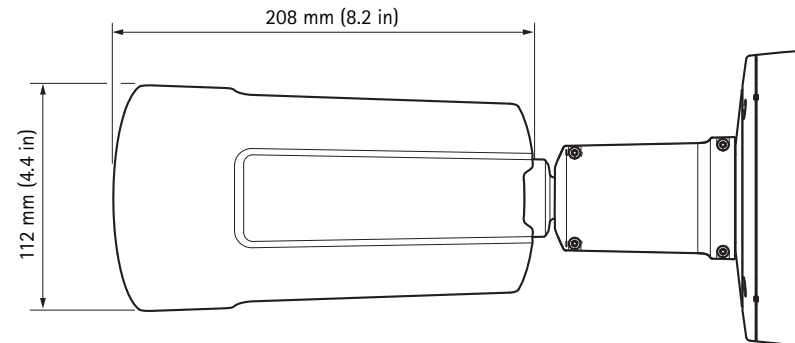

Detailed Measurements

AXIS Q1941-E Thermal Network Camera

14 September, 2015