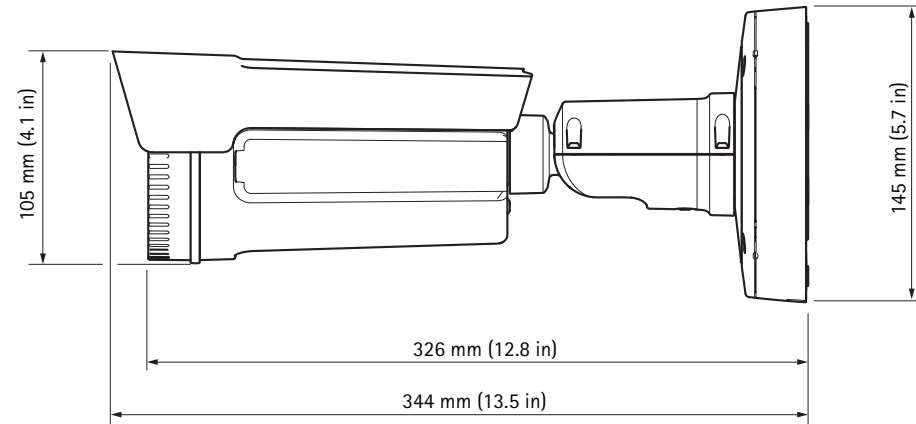

Detailed Measurements

AXIS Q1941-E Thermal Network Camera

14 September, 2015