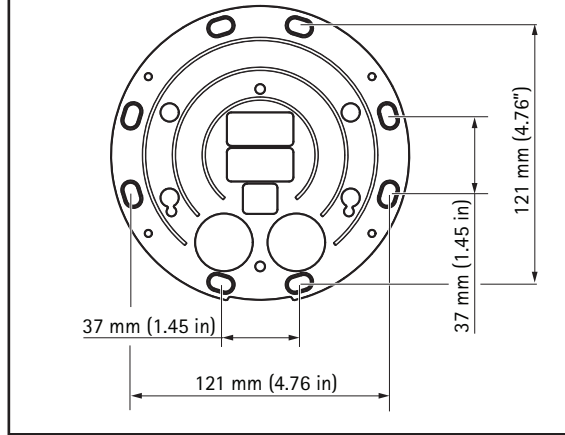

Detailed Measurements

AXIS Q1941-E Thermal Network Camera

14 September, 2015