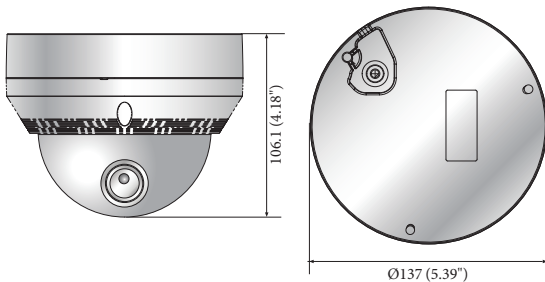

Dimensions

Unit : mm (inch)

	HCV-6070RN	HCV-6070RP
VIDEO		
Imaging Device	1/2.8" 2M CMOS	
Total Pixels	2,000(H) x 1,121(V) 2.24M pixels	
Effective Pixels	1,984(H) x 1,105(V) 2.19M pixels	
Scanning System	Progressive Scan	
Min. Illumination	Color : 0.11Lux (F1.4) B/W : 0Lux(IR LED on)	
S / N Ratio	52dB (AGC off, Weight on)	
Video Output	BNC(AHD / TVI / CVI / CVBS Selectable) DIP connector type(for installation)	
Resolution	1920 x 1080	
Max. Framerate	30fps @1080p, 30fps@ 720p	
PAN / TILT / ROTATE		
Pan / Tilt / Rotate Range	0° ~ 350° / 0° ~ 67° / 0° ~ 355°	
LENS TYPE		
Focal Length (Zoom Ratio)	2.8 ~ 12mm (4.3x) motorized varifocal	
Max. Aperture Ratio	F1.4	
Angular Field of View	H : 103.8°(Wide) ~ 32.4°(Tele) / V : 53.7°(Wide) ~ 18.4°(Tele) D : 121.9°(Wide) ~ 37.1°(Tele)	
Min. Object Distance	0.5m (1.64ft)	
Focus Control	Simple focus(Motorized V/F) / Manual	
Lens Type	DC Auto Iris	
Mount Type	Board-in type	
OPERATIONAL		
Viewable length	30m (98.43ft)	
On Screen Display	Multi-language Support(16) English, Japanese, Spanish, French, Portuguese, Korean, German, Italian, Russian, Polish, Czech, Romanian, Serbian, Swedish, Danish, Turkish	
Camera Title	Off / On (Displayed 15 characters)	
Day & Night	Auto (ICR) / Color / B/W	
Backlight Compensation	Off / User BLC / HLC	
Wide Dynamic Range	120dB	
Digital Noise Reduction	SSNRIV (Off / On)	
Defog	AUTO / MANUAL / OFF	
Motion Detection	Off / On(4 zones)	
Privacy Masking	Off / On (4zones rectangle)	
Gain Control	Off / Low / Middle / High / Very High	
White Balance	ATW / Outdoor / Indoor / Manual / AWC (1,800K° ~ 10,500K°)	
Electronic Shutter Speed	1sec~ 1/12,000sec	
Reverse	Off / H-Rev / V-Rev / HV-Rev	
Profile	Basic, Day & Night, Backlight, ITS, Indoor, User	
Alarm	(MD) output 1	
Remote Control Interface	Coaxial	
Protocol	NTSC/PAL : Pelco-C (Coaxitron) AHD : ACP(AHD Coax Protocol)	
Video Transmission Distance	500m(5C2V Coaxial Cable)	
ENVIRONMENTAL		
Operating Temperature / Humidity	-30°C ~ +55°C (-22°F ~ +131°F) / Less than 90% RH * Start up should be done at above -10°C	
Ingress Protection	IP66	
Vandal Resistance	IK10	
ELECTRICAL		
Input Voltage / Current	Dual (24VAC±10% & 12VDC±10%)	
Power Consumption	Max. 4.2W	
MECHANICAL		
Color / Material	Ivory / Aluminum	
Dimensions (WxH)	Ø137 x 106.1mm (5.39" x 4.18")	
Weight	716g	