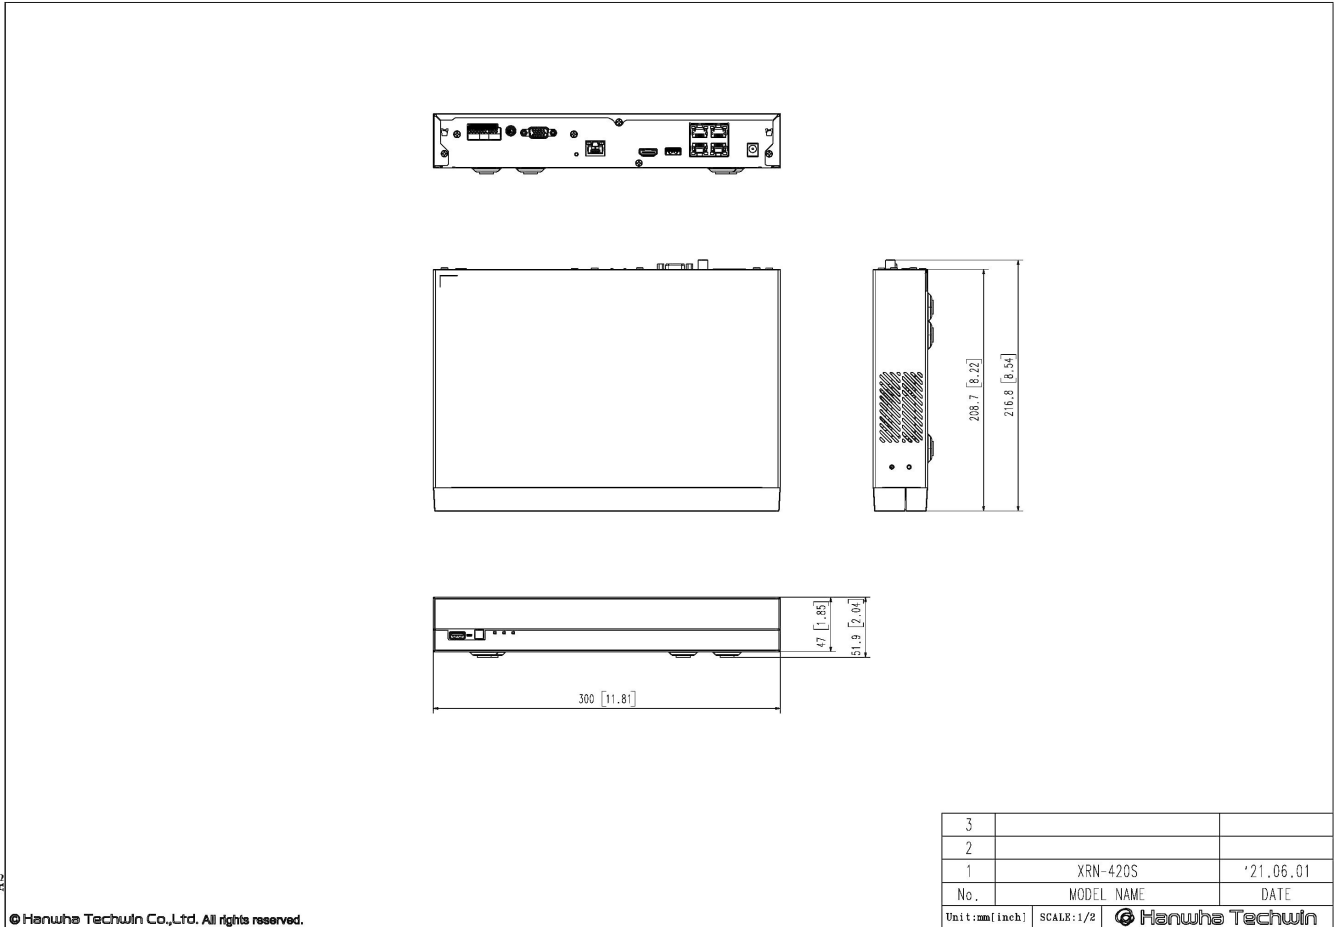

## XRN-420S

Operating Temperature	0°C to +40°C(32°F to 104°F)	
Operating Humidity	20% ~ 85% RH	
<hr/>		
<b>Electrical</b>		
Power Input	100 ~ 240 VAC ±10%; 50/60 Hz	
Power Consumption	Max 67W(1HDD, PoE On)	
PoE Budget	50W	
<hr/>		
<b>Mechanical</b>		
Color / Material	Black / Metal	
Dimension (WxHxD)	300.0 x 47.1 x 208.4 mm (11.81 x 1.85 x 8.20 inch)	
Weight	1.06Kg (2.33lb)	
<hr/>		
<b>Intelligent Analysis</b>		
AI Search	Object Attribute	Compatible for Wisenet AI Camera

# XRN-420S

4CH NVR

CAD

Unit:mm [inch]

A2

© Hanwha Techwin Co.,Ltd. All rights reserved.