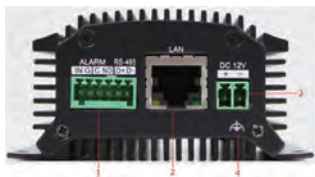

# DS-6701/6704/6708/6716HFI/HWI(-SATA)

## Video Encoder

DS-6701HFI/HWI

1. Alarm in/Alarm out
2. LAN
3. 12 VDC
4. GND

DS-6704HFI/HWI

1. Alarm in
2. Alarm out
3. RS-232 interface
4. RS-485 interface
5. Reset
6. MicroSD
7. LAN
8. 12 VDC
9. GND

DS-6708HFI/HWI(-SATA)

1. Video in
2. Line in
3. Audio out
4. Audio in
5. LAN
6. Reset
7. RS-232, RS-485 interface
8. Alarm in
9. Alarm out
10. 12 VDC
11. GND